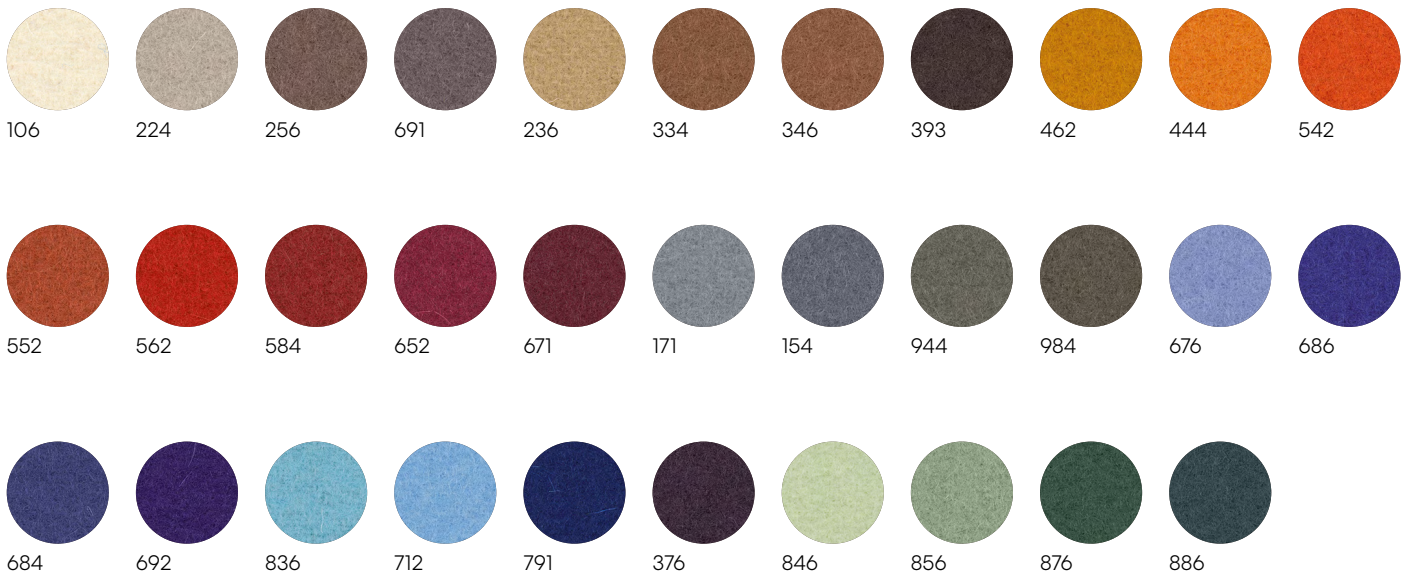

Dimensions are approximate / Dimensioni approssimative

Ludovica Ottoman

Design by Raffaella Mangiarotti

FINISHES / FINITURE

Fabric / Tessuto

Kvadrat Divina 3

Fabric / Tessuto

Kvadrat Hero 2