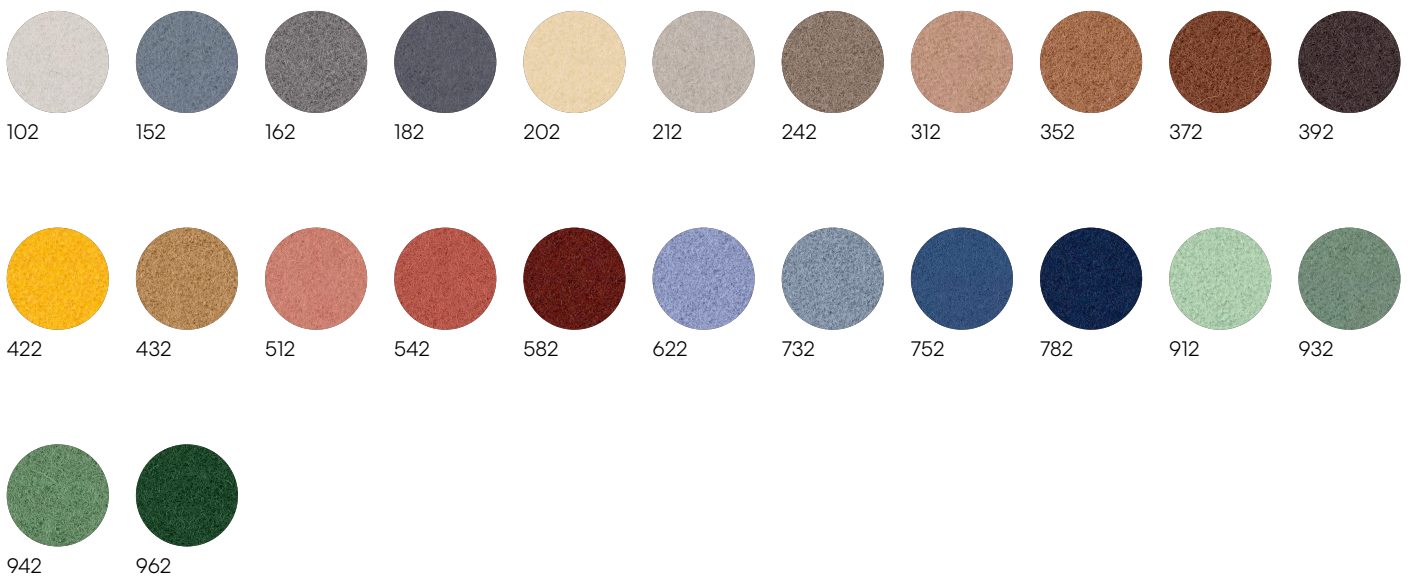

Dimensions are approximate / Dimensioni approssimative

Ludovica Ottoman

Design by Raffaella Mangiarotti

FINISHES / FINITURE

Fabric / Tessuto

Kvadrat Divina 3

Fabric / Tessuto

Kvadrat Hero 2