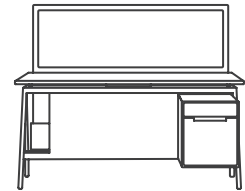

Solari is the benching system that combines stellar performance with out-of-this-world style. Based on an electrically controlled, height adjustable worksurface, desks can be configured across the open plan and equipped with divider screens and storage elements that give every occupant a sense of personal space all while enabling interaction and teamwork. The structure has adjustable feet.

DIMENSIONS

L. 1550 mm – 61” D. 808 mm – 32” H. 1214 mm – 48”

Adjustable worktop:
H. 737/1181 mm – 29/47”

Dividing screen:
H. 1041 mm – 41”

Pedestal:
L. 572 mm – 23” H. 427 mm – 17”

Dimensions are approximate

dividing screen pad:

- Kvadrat: Divina 3

metal handles*

*Colortrend reference

**Drawer internal available in matt black and with total extraction system

Winner of GOOD DESIGN Awards - Chicago 2019
Special Mention Architizer A+Awards 2019

DIMENSIONI

L. 1550 mm – 61" D. 808 mm – 32" H. 1214 mm – 48"

Piano di lavoro elevabile:
H. 737/1181 mm – 29/47"

Pannello divisorio:
H. 1041 mm – 41"

Cassettiera:
L. 572 mm – 23" H. 427 mm – 17"

Dimensioni approssimative