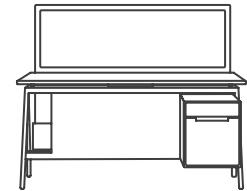

Solari is the benching system that combines stellar performance with out-of-this-world style. Based on an electrically controlled, height adjustable worksurface, desks can be configured across the open plan and equipped with divider screens and storage elements that give every occupant a sense of personal space all while enabling interaction and teamwork. The structure has adjustable feet.

## DIMENSIONS

L. 1550 mm – 61” D. 808 mm – 32” H. 1214 mm – 48”

Adjustable worktop:  
H. 737/1181 mm – 29/47”

Dividing screen:  
H. 1041 mm – 41”

Pedestal:  
L. 572 mm – 23” H. 427 mm – 17”

Dimensions are approximate