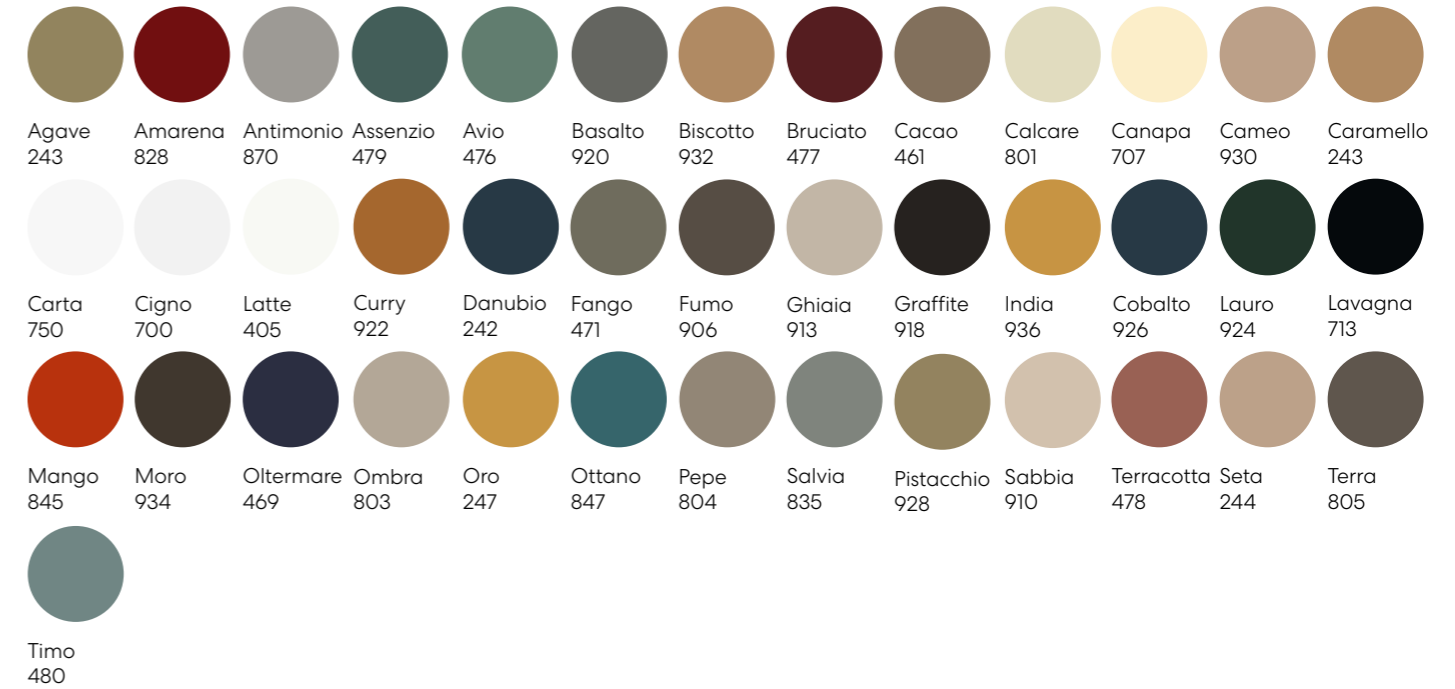

FINISHES / FINITURE

Wood / Legno

Matt lcaquered / Laccato opaco