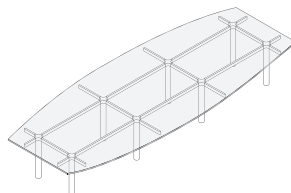

Balance

Design Bartoli Designi

TECHNICAL FEATURES / CARATTERISTICHE TECNICHE

Structure composed by: Round tubular supports diameter 80 mm with adjustable feet 20 mm. Structural beams, 45x25 mm sectioned, with semicircular heads. Worktops in etched or transparent tempered glass, thickness 15 mm.
Struttura composta da: Gambe in tubo tondo \varnothing 80 mm. Piedini regolabili 20 mm. Travi strutturali con sezione 42 x 25 mm. con teste semicircolari. Piani realizzati in vetro acidato o trasparente temprato sp. 15 mm.

Barrel shape / A botte:

W 2420 mm - 95"
D 1380 mm - 54"
H 740 mm - 29"

Elliptical / Ovale:

Worktop in 2 sections /
Piano di lavoro diviso in 2 parti
W 3400/3600/3900/4300/4500/4800 mm
- 134/142/154/169/177/189"
D 1128-1129-1131-1132-1162/1800 mm -
44-45-46/71"
H 740 mm - 29"

Elliptical / Ovale:

Worktop in 3 sections /
Piano di lavoro diviso in 3 parti
W 4750/5050/5500mm - 187/199/217"
D 1222-1233-1234/1900 mm -
48-49"
H 740 mm - 29"

Round / Rotondo:

*Worktop \varnothing 2450 in 2 sections /
*Piano di lavoro \varnothing 2450 diviso in 2 parti
 \varnothing 1820/2450* mm - 72/96"
H 740 mm - 29"