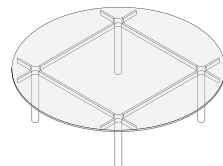

Balance

Design Bartoli Designi

TECHNICAL FEATURES / CARATTERISTICHE TECNICHE

Structure composed by: Round tubular supports diameter 80 mm with adjustable feet 20 mm. Structural beams, 45x25 mm sectioned, with semicircular heads. Worktops in etched or transparent tempered glass, thickness 15 mm.
Struttura composta da: Gambe in tubo tondo \varnothing 80 mm. Piedini regolabili 20 mm. Travi strutturali con sezione 42 x 25 mm. con teste semicircolari. Piani realizzati in vetro acidato o trasparente temprato sp. 15 mm.

MEETING TABLE / TAVOLO RIUNIONE:

Square / Quadrato:

W 1600/2050 mm - 63/81"
D 1600/2050 mm - 63/81"
H 740 mm - 29"

Rectangular / Rettangolare:

W 2050/2420 mm - 81/95"
D 1160/1200 mm - 46/47"
H 740 mm - 29"

Barrel shape / A botte:

W 2420 mm - 95"
D 1380 mm - 54"
H 740 mm - 29"

Elliptical / Ovale:

Worktop in 2 sections /
Piano di lavoro diviso in 2 parti
W 3400/3600/3900/4300/4500/4800 mm
- 134/142/154/169/177/189"
D 1128-1129-1131-1132-1162/1800 mm -
44-45-46/71"
H 740 mm - 29"

Elliptical / Ovale:

Worktop in 3 sections /
Piano di lavoro diviso in 3 parti
W 4750/5050/5500mm - 187/199/217"
D 1222-1233-1234/1900 mm -
48-49"
H 740 mm - 29"

Round / Rotondo:

*Worktop \varnothing 2450 in 2 sections /
*Piano di lavoro \varnothing 2450 diviso in 2 parti
 \varnothing 1820/2450* mm - 72/96"
H 740 mm - 29"