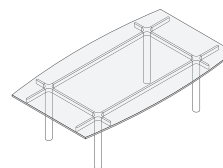

Balance

Design Bartoli Designi

TECHNICAL FEATURES / CARATTERISTICHE TECNICHE

Structure composed by: Round tubular supports diameter 80 mm with adjustable feet 20 mm. Structural beams, 45x25 mm sectioned, with semicircular heads. Worktops in etched or transparent tempered glass, thickness 15 mm.
Struttura composta da: Gambe in tubo tondo \varnothing 80 mm. Piedini regolabili 20 mm. Travi strutturali con sezione 42 x 25 mm. con teste semicircolari. Piani realizzati in vetro acidato o trasparente temprato sp. 15 mm.

MEETING TABLE / TAVOLO RIUNIONE:

Square / Quadrato:

W 1600/2050 mm - 63/81"
D 1600/2050 mm - 63/81"
H 740 mm - 29"

Rectangular / Rettangolare:

W 2050/2420 mm - 81/95"
D 1160/1200 mm - 46/47"
H 740 mm - 29"

Barrel shape / A botte:

W 2420 mm - 95"
D 1380 mm - 54"
H 740 mm - 29"

Elliptical / Ovale:

Worktop in 2 sections /
Piano di lavoro diviso in 2 parti
W 3400/3600/3900/4300/4500/4800 mm
- 134/142/154/169/177/189"
D 1128-1129-1131-1132-1162/1800 mm -
44-45-46/71"
H 740 mm - 29"

Elliptical / Ovale:

Worktop in 3 sections /
Piano di lavoro diviso in 3 parti
W 4750/5050/5500mm - 187/199/217"
D 1222-1233-1234/1900 mm -
48-49"
H 740 mm - 29"

Round / Rotondo:

*Worktop \varnothing 2450 in 2 sections /
*Piano di lavoro \varnothing 2450 diviso in 2 parti
 \varnothing 1820/2450* mm - 72/96"
H 740 mm - 29"