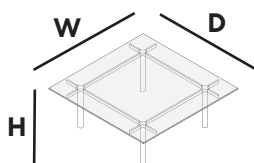

Balance

Design Bartoli Designi

TECHNICAL FEATURES / CARATTERISTICHE TECNICHE

Structure composed by: Round tubular supports diameter 80 mm with adjustable feet 20 mm. Structural beams, 45x25 mm sectioned, with semicircular heads. Worktops in etched or transparent tempered glass, thickness 15 mm.
Struttura composta da: Gambe in tubo tondo \varnothing 80 mm. Piedini regolabili 20 mm. Travi strutturali con sezione 42 x 25 mm. con teste semicircolari. Piani realizzati in vetro acidato o trasparente temprato sp. 15 mm.

MEETING TABLE / TAVOLO RIUNIONE:

Square / Quadrato:

W 1600/2050 mm - 63/81"
D 1600/2050 mm - 63/81"
H 740 mm - 29"

Rectangular / Rettangolare:

W 2050/2420 mm - 81/95"
D 1160/1200 mm - 46/47"
H 740 mm - 29"

Barrel shape / A botte:

W 2420 mm - 95"
D 1380 mm - 54"
H 740 mm - 29"

Elliptical / Ovale:

Worktop in 2 sections /
Piano di lavoro diviso in 2 parti
W 3400/3600/3900/4300/4500/4800 mm
- 134/142/154/169/177/189"
D 1128-1129-1131-1132-1162/1800 mm -
44-45-46/71"
H 740 mm - 29"

Elliptical / Ovale:

Worktop in 3 sections /
Piano di lavoro diviso in 3 parti
W 4750/5050/5500mm - 187/199/217"
D 1222-1233-1234/1900 mm -
48-49"
H 740 mm - 29"

Round / Rotondo:

*Worktop \varnothing 2450 in 2 sections /
*Piano di lavoro \varnothing 2450 diviso in 2 parti
 \varnothing 1820/2450* mm - 72/96"
H 740 mm - 29"