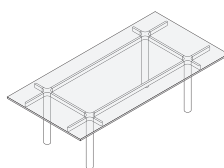

Balance

Design Bartoli Designi

TECHNICAL FEATURES / CARATTERISTICHE TECNICHE

Structure composed by: Round tubular supports diameter 80 mm with adjustable feet 20 mm. Structural beams, 45x25 mm sectioned, with semicircular heads. Worktops in etched or transparent tempered glass, thickness 15 mm.
Struttura composta da: Gambe in tubo tondo \varnothing 80 mm. Piedini regolabili 20 mm. Travi strutturali con sezione 42 x 25 mm. con teste semicircolari. Piani realizzati in vetro acidato o trasparente temprato sp. 15 mm.

MEETING TABLE / TAVOLO RIUNIONE:

Square / Quadrato:

W 1600/2050 mm - 63/81"
D 1600/2050 mm - 63/81"
H 740 mm - 29"

Rectangular / Rettangolare:

W 2050/2420 mm - 81/95"
D 1160/1200 mm - 46/47"
H 740 mm - 29"

Barrel shape / A botte:

W 2420 mm - 95"
D 1380 mm - 54"
H 740 mm - 29"

Elliptical / Ovale:

Worktop in 2 sections /
Piano di lavoro diviso in 2 parti
W 3400/3600/3900/4300/4500/4800 mm
- 134/142/154/169/177/189"
D 1128-1129-1131-1132-1162/1800 mm -
44-45-46/71"
H 740 mm - 29"

Elliptical / Ovale:

Worktop in 3 sections /
Piano di lavoro diviso in 3 parti
W 4750/5050/5500mm - 187/199/217"
D 1222-1233-1234/1900 mm -
48-49"
H 740 mm - 29"

Round / Rotondo:

*Worktop \varnothing 2450 in 2 sections /
*Piano di lavoro \varnothing 2450 diviso in 2 parti
 \varnothing 1820/2450* mm - 72/96"
H 740 mm - 29"