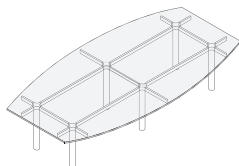

Balance

Design Bartoli Designi

TECHNICAL FEATURES / CARATTERISTICHE TECNICHE

Structure composed by: Round tubular supports diameter 80 mm with adjustable feet 20 mm. Structural beams, 45x25 mm sectioned, with semicircular heads. Worktops in etched or transparent tempered glass, thickness 15 mm.
Struttura composta da: Gambe in tubo tondo \varnothing 80 mm. Piedini regolabili 20 mm. Travi strutturali con sezione 42 x 25 mm. con teste semicircolari. Piani realizzati in vetro acidato o trasparente temprato sp. 15 mm.

MEETING TABLE / TAVOLO RIUNIONE:

Square / Quadrato:

W 1600/2050 mm - 63/81"
D 1600/2050 mm - 63/81"
H 740 mm - 29"

Rectangular / Rettangolare:

W 2050/2420 mm - 81/95"
D 1160/1200 mm - 46/47"
H 740 mm - 29"

Barrel shape / A botte:

W 2420 mm - 95"
D 1380 mm - 54"
H 740 mm - 29"

Elliptical / Ovale:

Worktop in 2 sections /
Piano di lavoro diviso in 2 parti
W 3400/3600/3900/4300/4500/4800 mm
- 134/142/154/169/177/189"
D 1128-1129-1131-1132-1162/1800 mm -
44-45-46/71"
H 740 mm - 29"

Elliptical / Ovale:

Worktop in 3 sections /
Piano di lavoro diviso in 3 parti
W 4750/5050/5500mm - 187/199/217"
D 1222-1233-1234/1900 mm -
48-49"
H 740 mm - 29"

Round / Rotondo:

*Worktop \varnothing 2450 in 2 sections /
*Piano di lavoro \varnothing 2450 diviso in 2 parti
 \varnothing 1820/2450* mm - 72/96"
H 740 mm - 29"