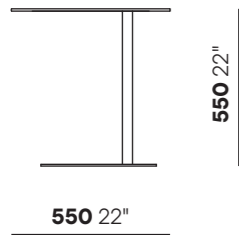

Corvetto

Design by Raffaella Mangiarotti

FRAME AND DIMENSIONS / STRUTTURA E DIMENSIONI

Small oval side table / Tavolino ovale

W 550 mm - 22"

D 295 mm - 12"

H 550 mm - 22"

MATERIALS / MATERIALI