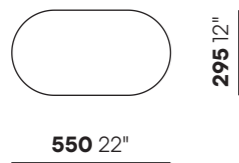

Corvetto

Design by Raffaella Mangiarotti

FRAME AND DIMENSIONS / STRUTTURA E DIMENSIONI

Small oval side table / Tavolino ovale

W 550 mm - 22"

D 295 mm - 12"

H 550 mm - 22"

MATERIALS / MATERIALI