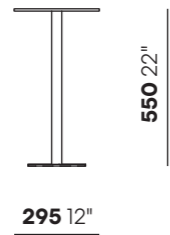

Corvetto

Design by Raffaella Mangiarotti

FRAME AND DIMENSIONS / STRUTTURA E DIMENSIONI

Small oval side table / Tavolino ovale

W 550 mm - 22"

D 295 mm - 12"

H 550 mm - 22"

MATERIALS / MATERIALI