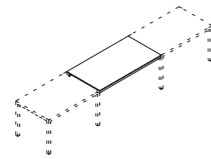

Worktop cutaway / Sezione del piano di lavoro

Desk / Scrivania:

One top / Piano unico

W 800/1000/1200/1400/1600/1800/2000 /2200 mm - 31/39/47/55/63/71/79/87"
 D 800/900/1000/1200 mm - 31/35/39/47"
 H 720 mm - 28"

Top split into 4 sections / Piano diviso in 4

W 2000 mm - 79"
 D 2000 mm - 79"
 H 720 mm - 28"

Additional desk with 2 legs / Elemento semipensile:

W 800/1000/1200/1400/1600/1800/2000 /2200 mm - 31/39/47/55/63/71/79/87"
 D 800mm - 31"
 H 720 mm - 28"

Additional desk without legs / Elemento pensile:

W 800/1000/1200/1400/1600/1800/2000 /2200 mm - 31/39/47/55/63/71/79/87"
 D 800mm - 31"
 H 720 mm - 28"

Extention / Elemento dattilo

W 1000/1200/2000 mm - 39/47/79"
 D 600 mm - 24"
 H 720 mm - 63"