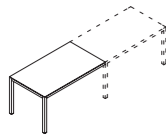

Worktop cutaway / Sezione del piano di lavoro

Desk / Scrivania:

One top / Piano unico

W 800/1000/1200/1400/1600/1800/2000 /2200 mm - 31/39/47/55/63/71/79/87"
 D 800/900/1000/1200 mm - 31/35/39/47"
 H 720 mm - 28"

Top split into 4 sections / Piano diviso in 4

W 2000 mm - 79"
 D 2000 mm - 79"
 H 720 mm - 28"

Additional desk with 2 legs / Elemento semipensile:

W 800/1000/1200/1400/1600/1800/2000 /2200 mm - 31/39/47/55/63/71/79/87"
 D 800mm - 31"
 H 720 mm - 28"